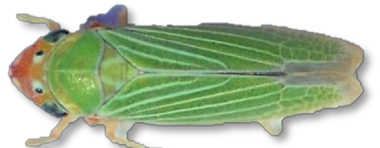

Sharpshooters and Leafhoppers of Concern in GA – Vectors of Pierce’s Disease

Common name & Size

Glassy-winged sharpshooter

● 12 mm

Broad-headed sharpshooter

● 12 mm

Red-banded leafhopper

● 7.5 mm

Versute sharpshooter

● 4 mm

Yellow-headed leafhopper

● 6 mm

Constricted leafhopper

● 3.5 mm

Lateral-lined sharpshooter

● 8.5 mm